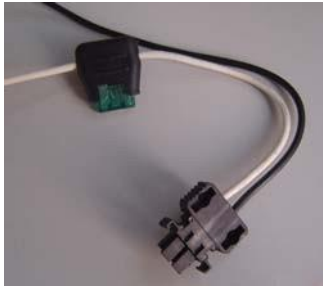

Terminal configurations

M5、 M6 or M8
(Button Terminal)

APW
(Marine Dual Terminal)

DT
(AP and Stud Terminal)

AP
(Automotive Post)

M6 M
(Male Stud Terminal)

F25
(" L " Terminal)

F7
(" L " Terminal)

F2&F1
(Fasten Ta b 250 &187)

RB Terminal

TS Terminal

C01 Terminal

Terminal configurations

TH Terminal

S01 Terminal

PL Terminal

CQ Terminal

Notes: Other accessories such as battery connector or adaptors see battery accessories.