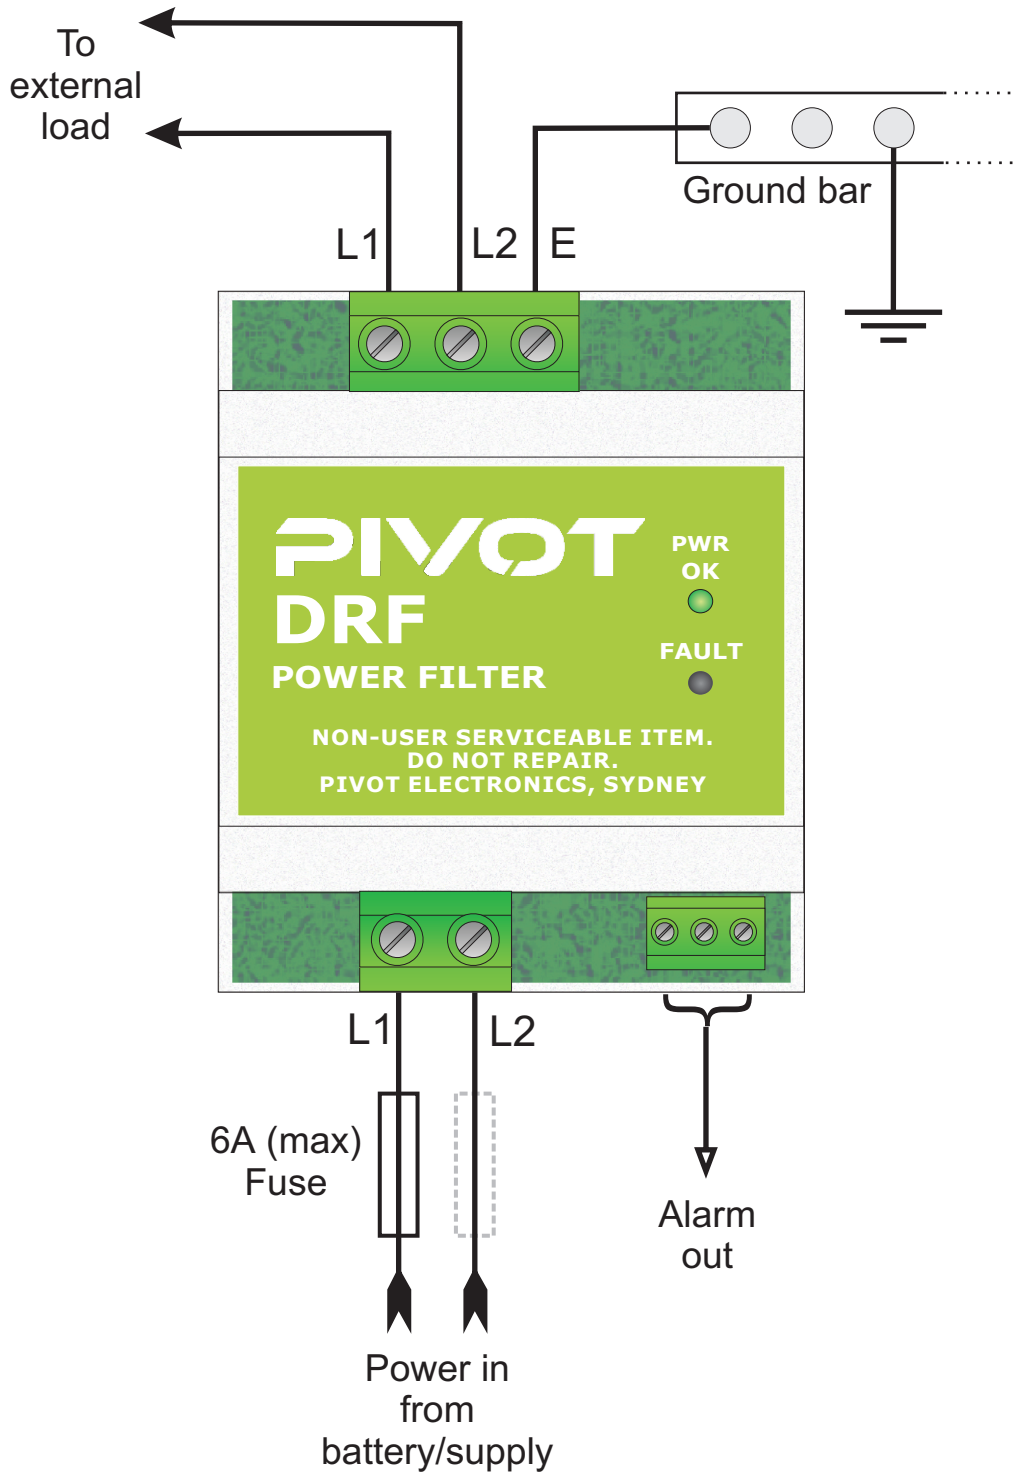

REV	DATE	REF
0	22/10/18	ORIGINAL

Ref file: drf6-30_level_xing_conn.cdr

This drawing remains the property of Pivot Electronics Pty. Ltd. and shall not be copied or reproduced in any part without permission from the owner. © Copyright 2018 Pivot Electronics Pty. Ltd.	SHEET SIZE A4				17/3 Apollo Street Warriewood NSW 2103 Australia	
	DWG. # 21002		DESCRIPTION DRF6-30 Level Crossing connections			
	SCALE N.T.S.		SHEET 1 of 1	DRAWN jdp	CHKD	DATE 22/10/18